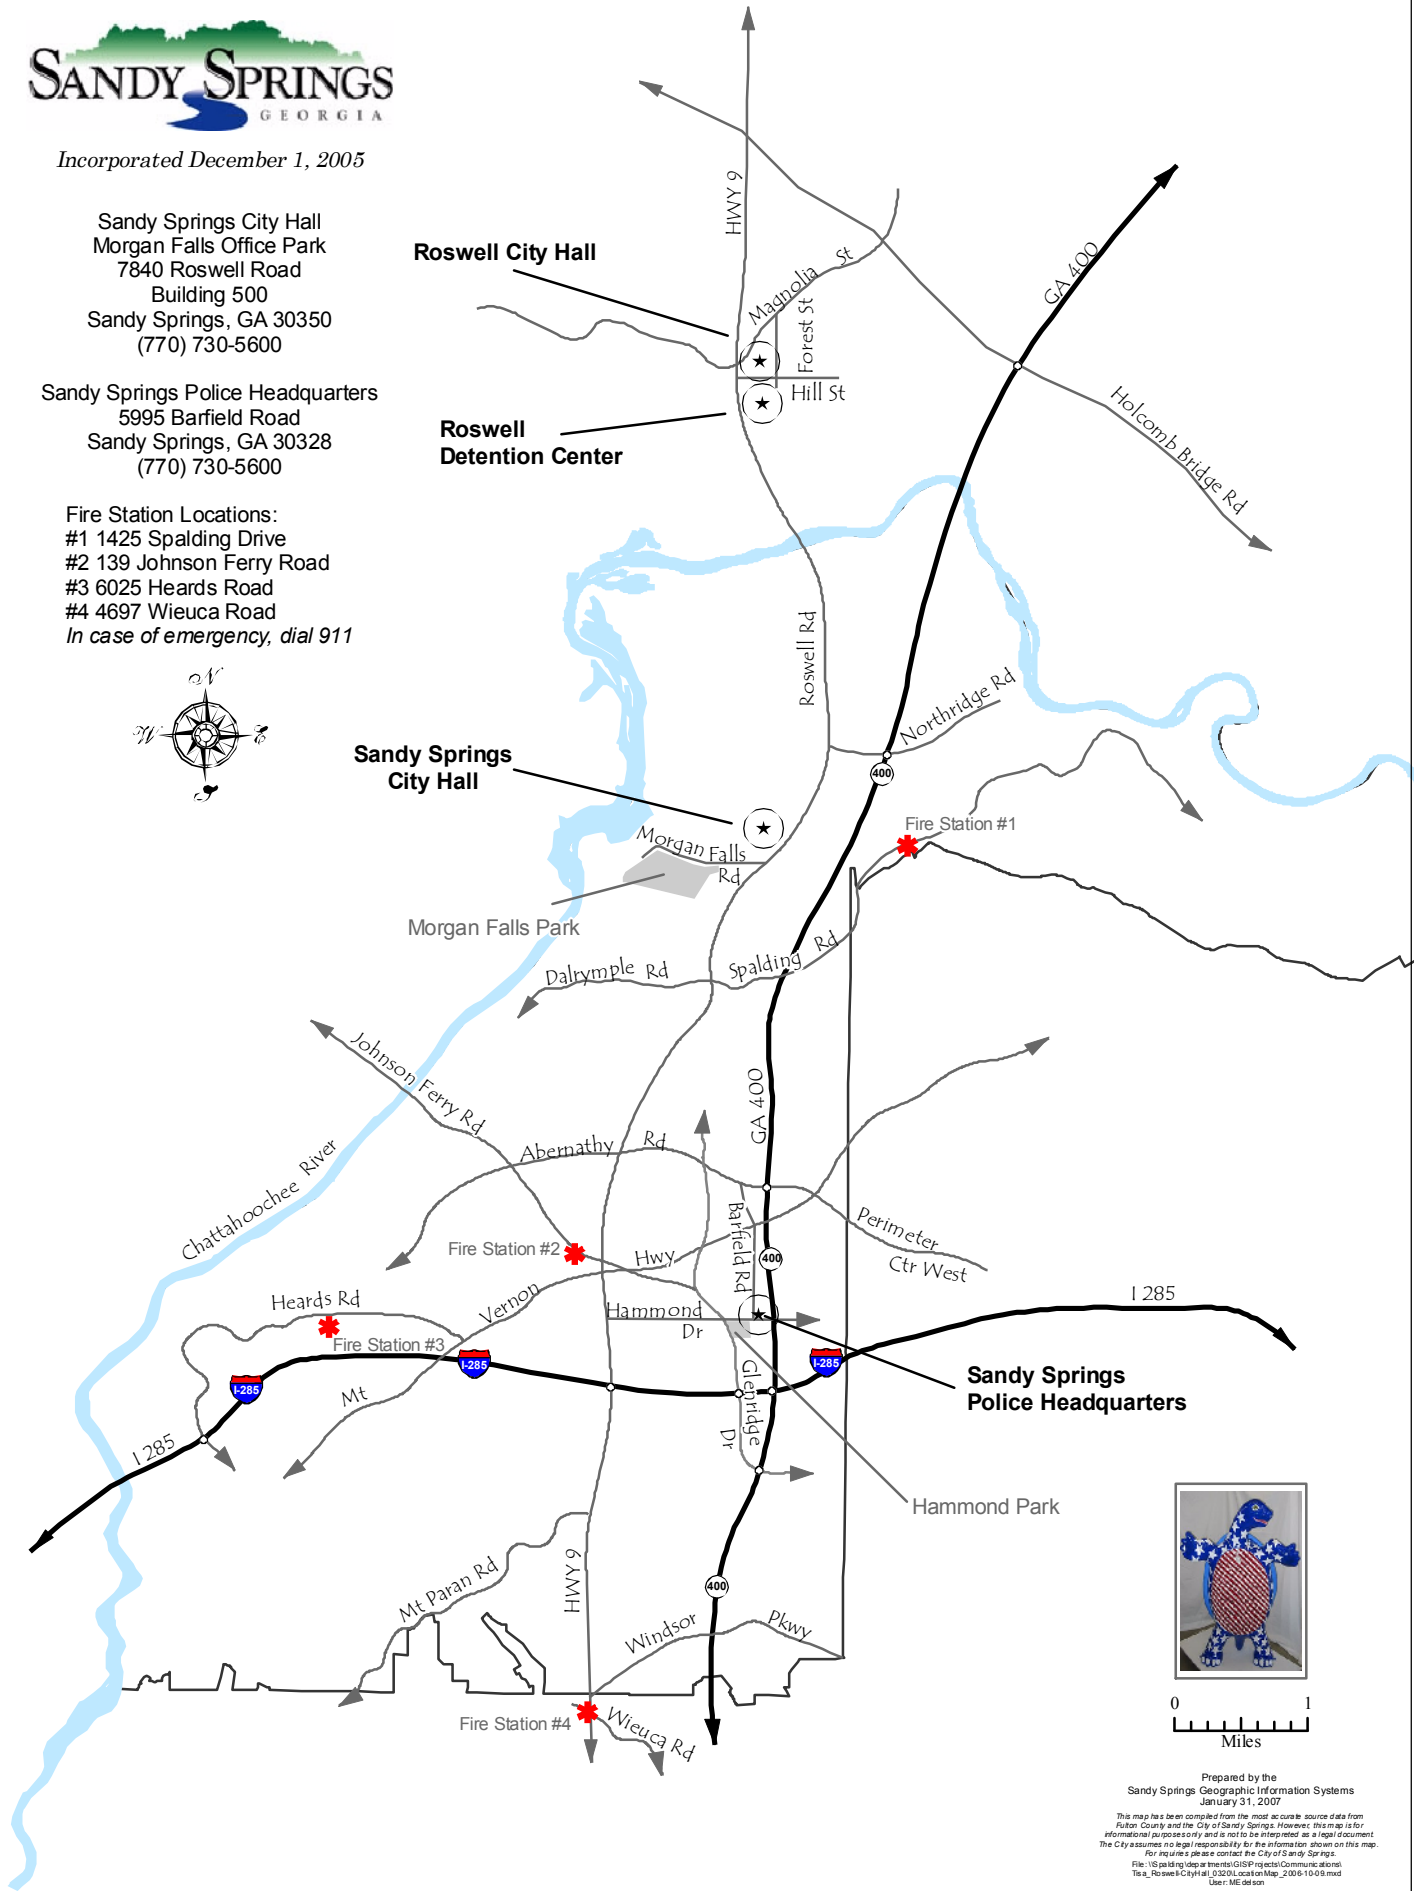

Incorporated December 1, 2005

Sandy Springs City Hall
Morgan Falls Office Park
7840 Roswell Road
Building 500
Sandy Springs, GA 30350
(770) 730-5600

Sandy Springs Police Headquarters
5995 Barfield Road
Sandy Springs, GA 30328
(770) 730-5600

Fire Station Locations:
#1 1425 Spalding Drive
#2 139 Johnson Ferry Road
#3 6025 Heards Road
#4 4697 Wieuca Road
In case of emergency, dial 911